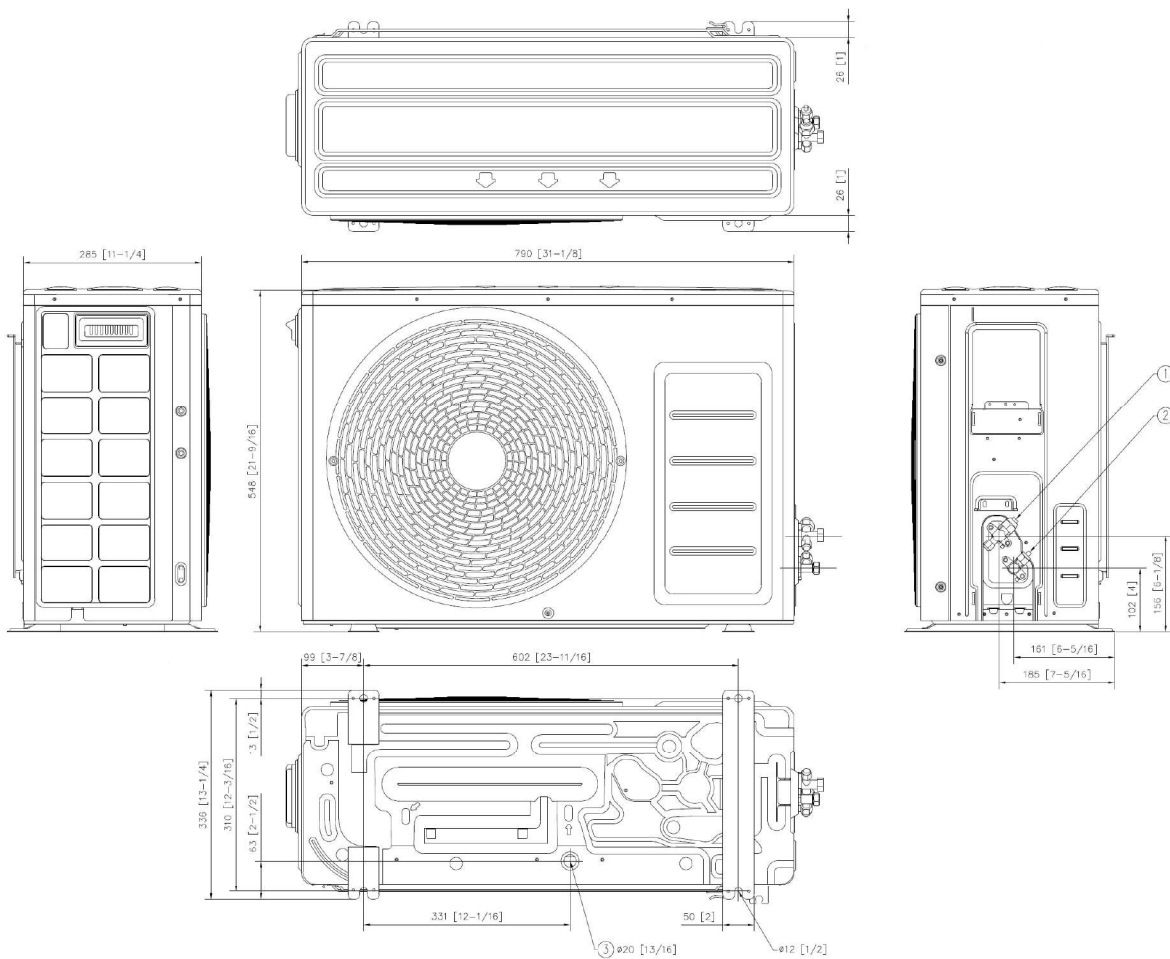

5. Dimensional Drawing

Outdoor Unit

AR70H07C1AWXEU, AR70H09C1AWXEU, AR70H09CAAWXEU, AR70H12C1AWXEU, AR70H12CAAWXEU
AR70H15C1AWXEU

Unit: mm [inch]

No.	Name	Description
1	Gas pipe connection	9.52
2	Liquid pipe connection	6.35
3	Drain pipe connection	-